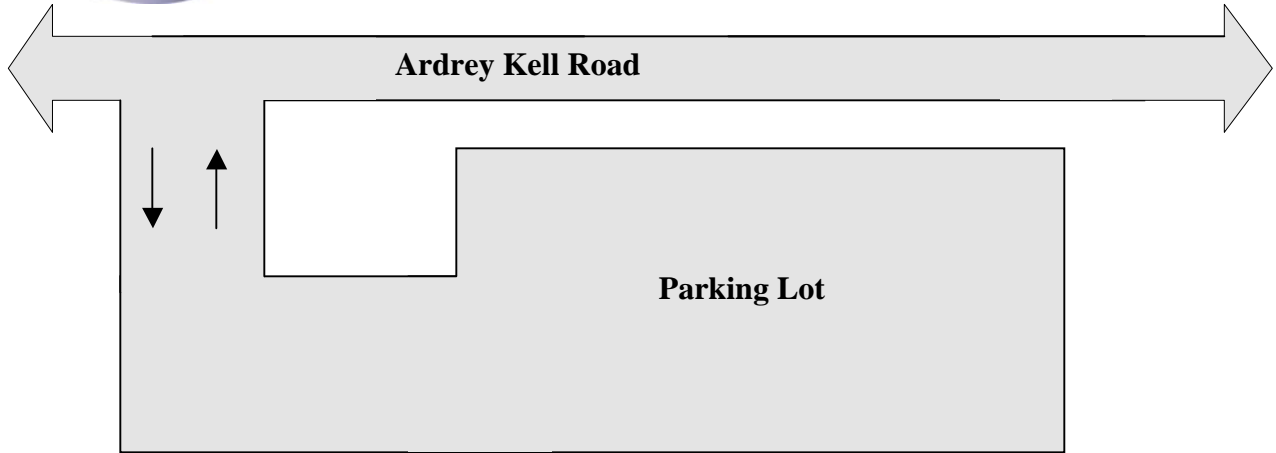

Directions (from Hilton Executive Park)

- Turn LEFT on WESTPARK DR.
- Turn LEFT on TYVOLA RD.
- Take I-77 S/ US-21 S on the LEFT toward ROCK HILL
- Take I-485 E toward PINEVILLE (exit 2)
- Take JOHNSTON RD./US-521 (exit 61)
- Turn LEFT onto MARVIN RD.
- Turn LEFT onto ARDREY KELL RD.
- High School will be on your LEFT

Drive Time: Approx. 20 minutes

Facility Notes

- None

	- Restroom(s)
	- Medical
	- Tournament Info.
	- Concessions