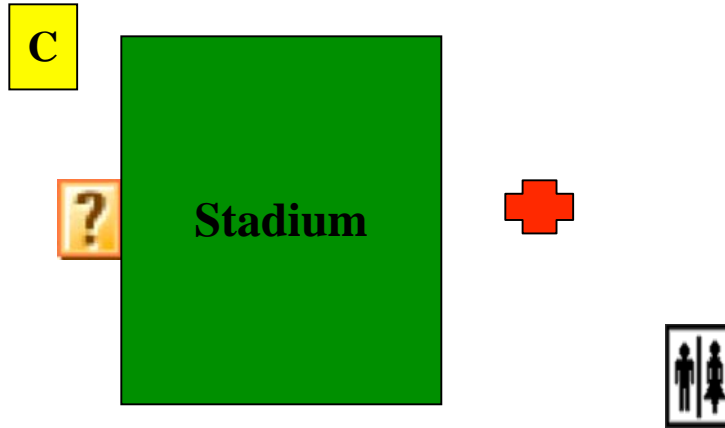

Directions (from Hilton Executive Park)

- Turn LEFT on WESTPARK DR.
- Turn LEFT on TYVOLA RD.
- Take I-77 S/ US-21 S on the LEFT toward ROCK HILL
- Take I-485 E toward PINEVILLE (exit 2)
- Take JOHNSTON RD./US-521 (exit 61)
- Turn LEFT onto MARVIN RD.
- Turn LEFT onto ARDREY KELL RD.
- High School will be on your LEFT

Drive Time: Approx. 20 minutes

Facility Notes

- None

	- Restroom(s)
	- Medical
	- Tournament Info.
	- Concessions