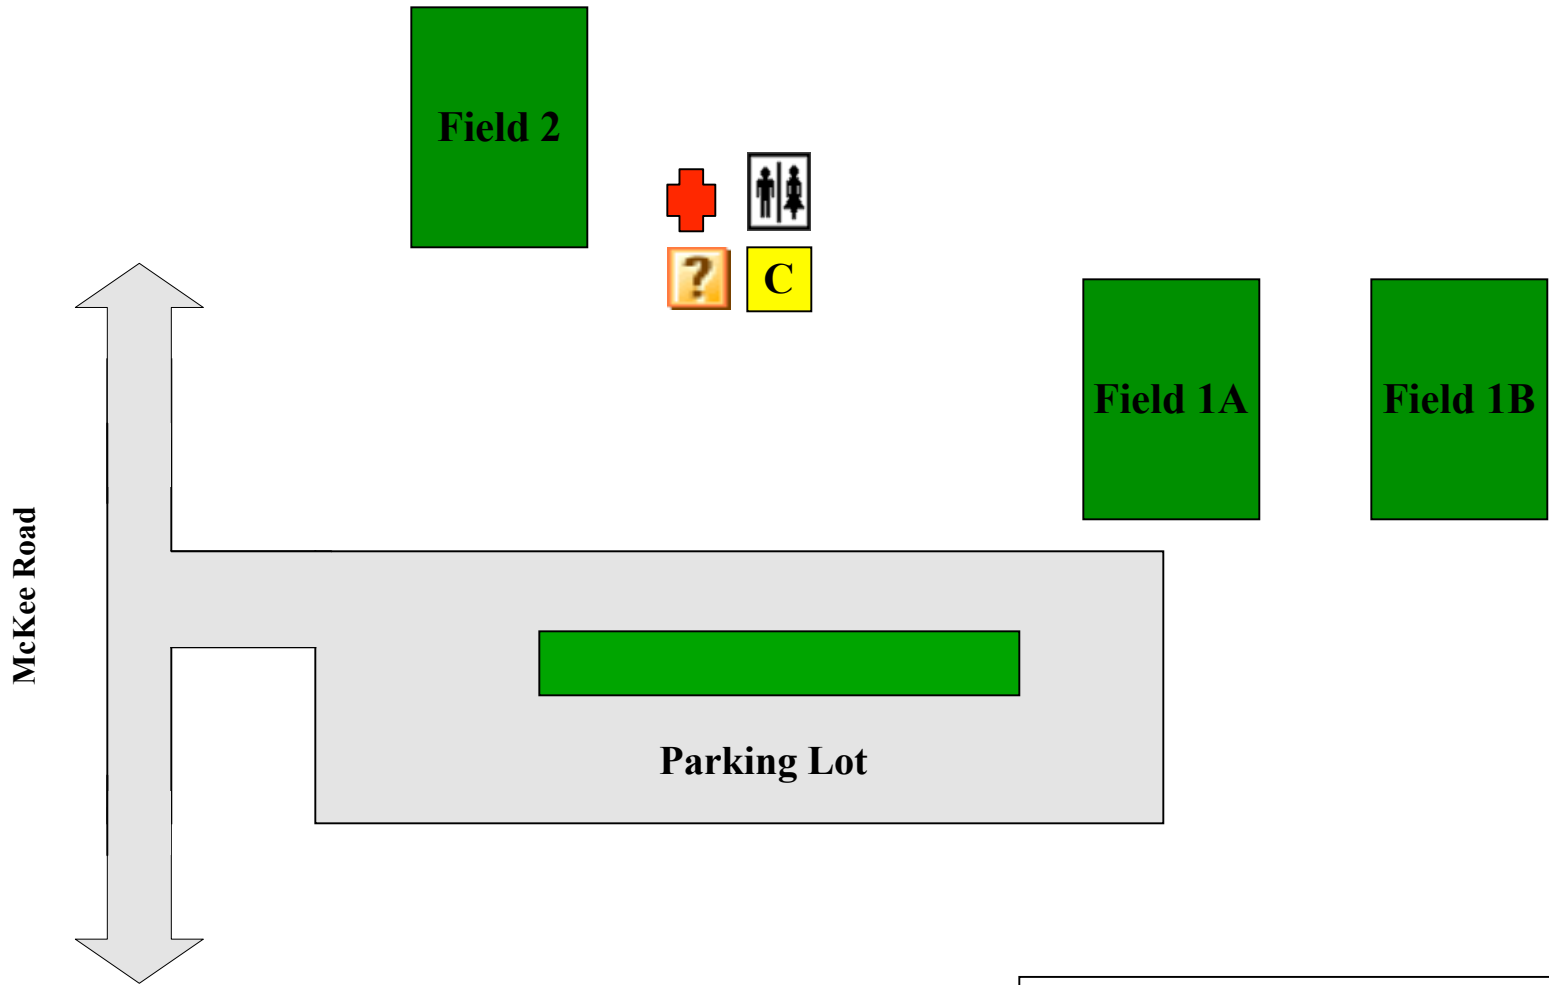

**Hellenic Park**  
2800 Mckee Road, Charlotte, North Carolina 28270

**Overflow Parking**

- Facility Notes**
- Parking is limited at this location. Please be patient & considerate of property & people.
  - Observe No Parking signs!