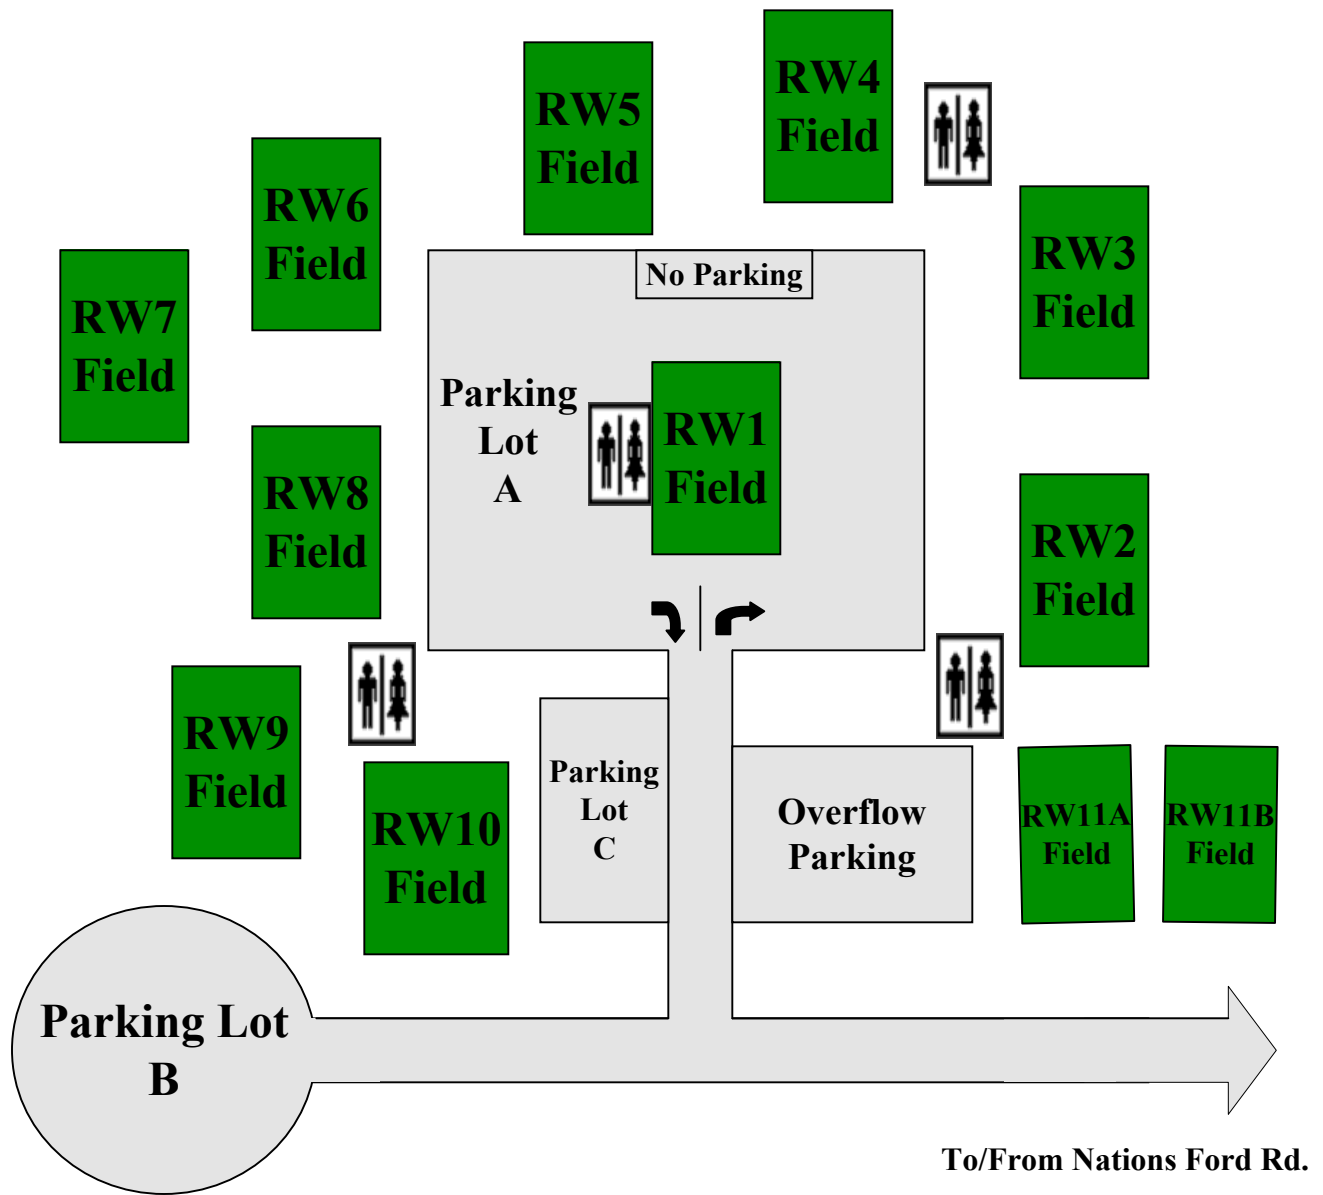

Ramblewood Soccer Complex

10200 Nations Ford Road, Charlotte, North Carolina 28273

Facility Notes

- Park only in designated parking areas. Police will ticket any car not properly parked.
- Please follow directions of traffic personnel.
- Please park in parking lot B for fields 9 & 10.