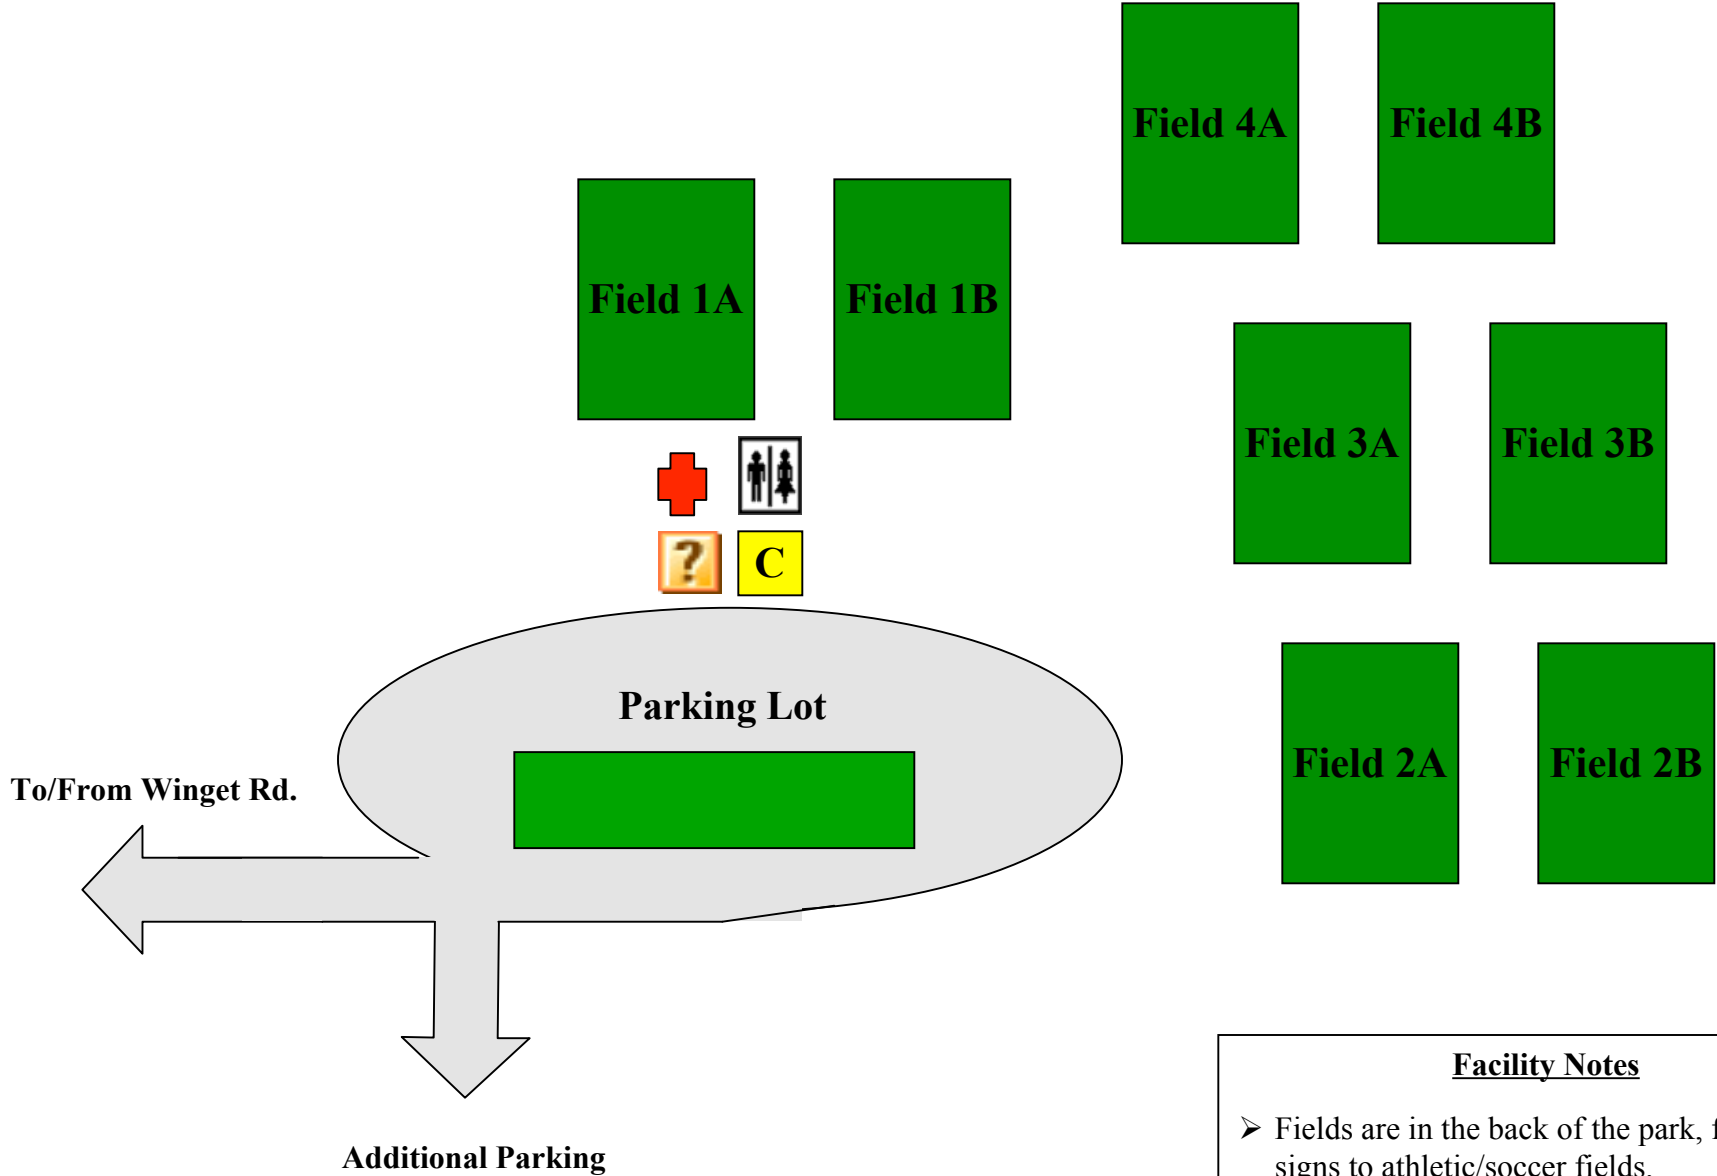

Thomas McAllister Winget Park
12025 Winget Road, Charlotte, North Carolina 28278

- Facility Notes**
- Fields are in the back of the park, follow signs to athletic/soccer fields.
 - Please avoid parking on the grass!