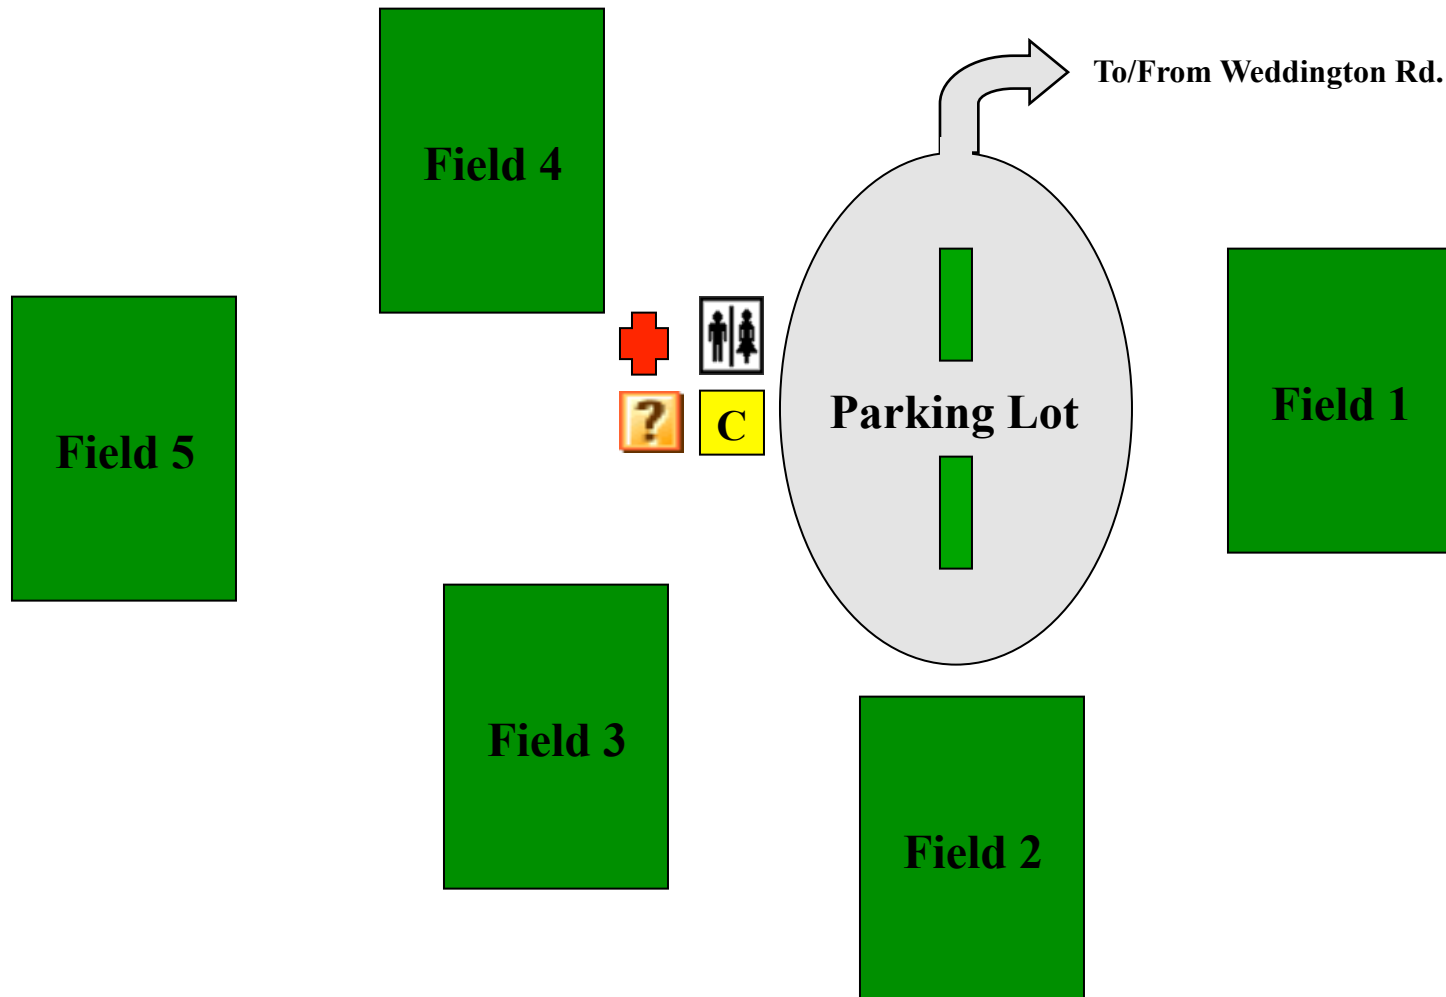

Colonel Francis Beatty Community Park

4330 Weddington Road, Matthews, North Carolina 28105

Facility Notes

- Fields are in the back of the park, follow signs to athletic/soccer fields.